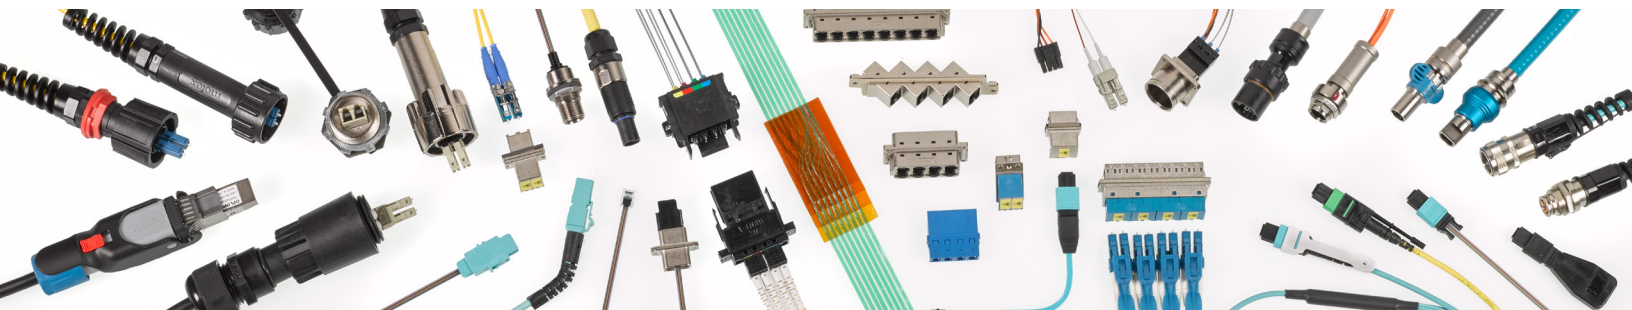

DATA CENTER SOLUTIONS >

Direct Attach Cable (DAC)
Assemblies

Fiber, Breakouts and Trunk
Assemblies

CS Adapter and Cable Assembly

SN Adapter and Cable Assembly

Aggregation box

LumaLink

Transceivers

Open19

FPGA Acceleration

Asset Tracking Solutions

Optical Connectivity Solutions

Contact Info:

Molex Customer Service: 1 (800) 786-6539

Centex

Technology, Innovation and Solutions